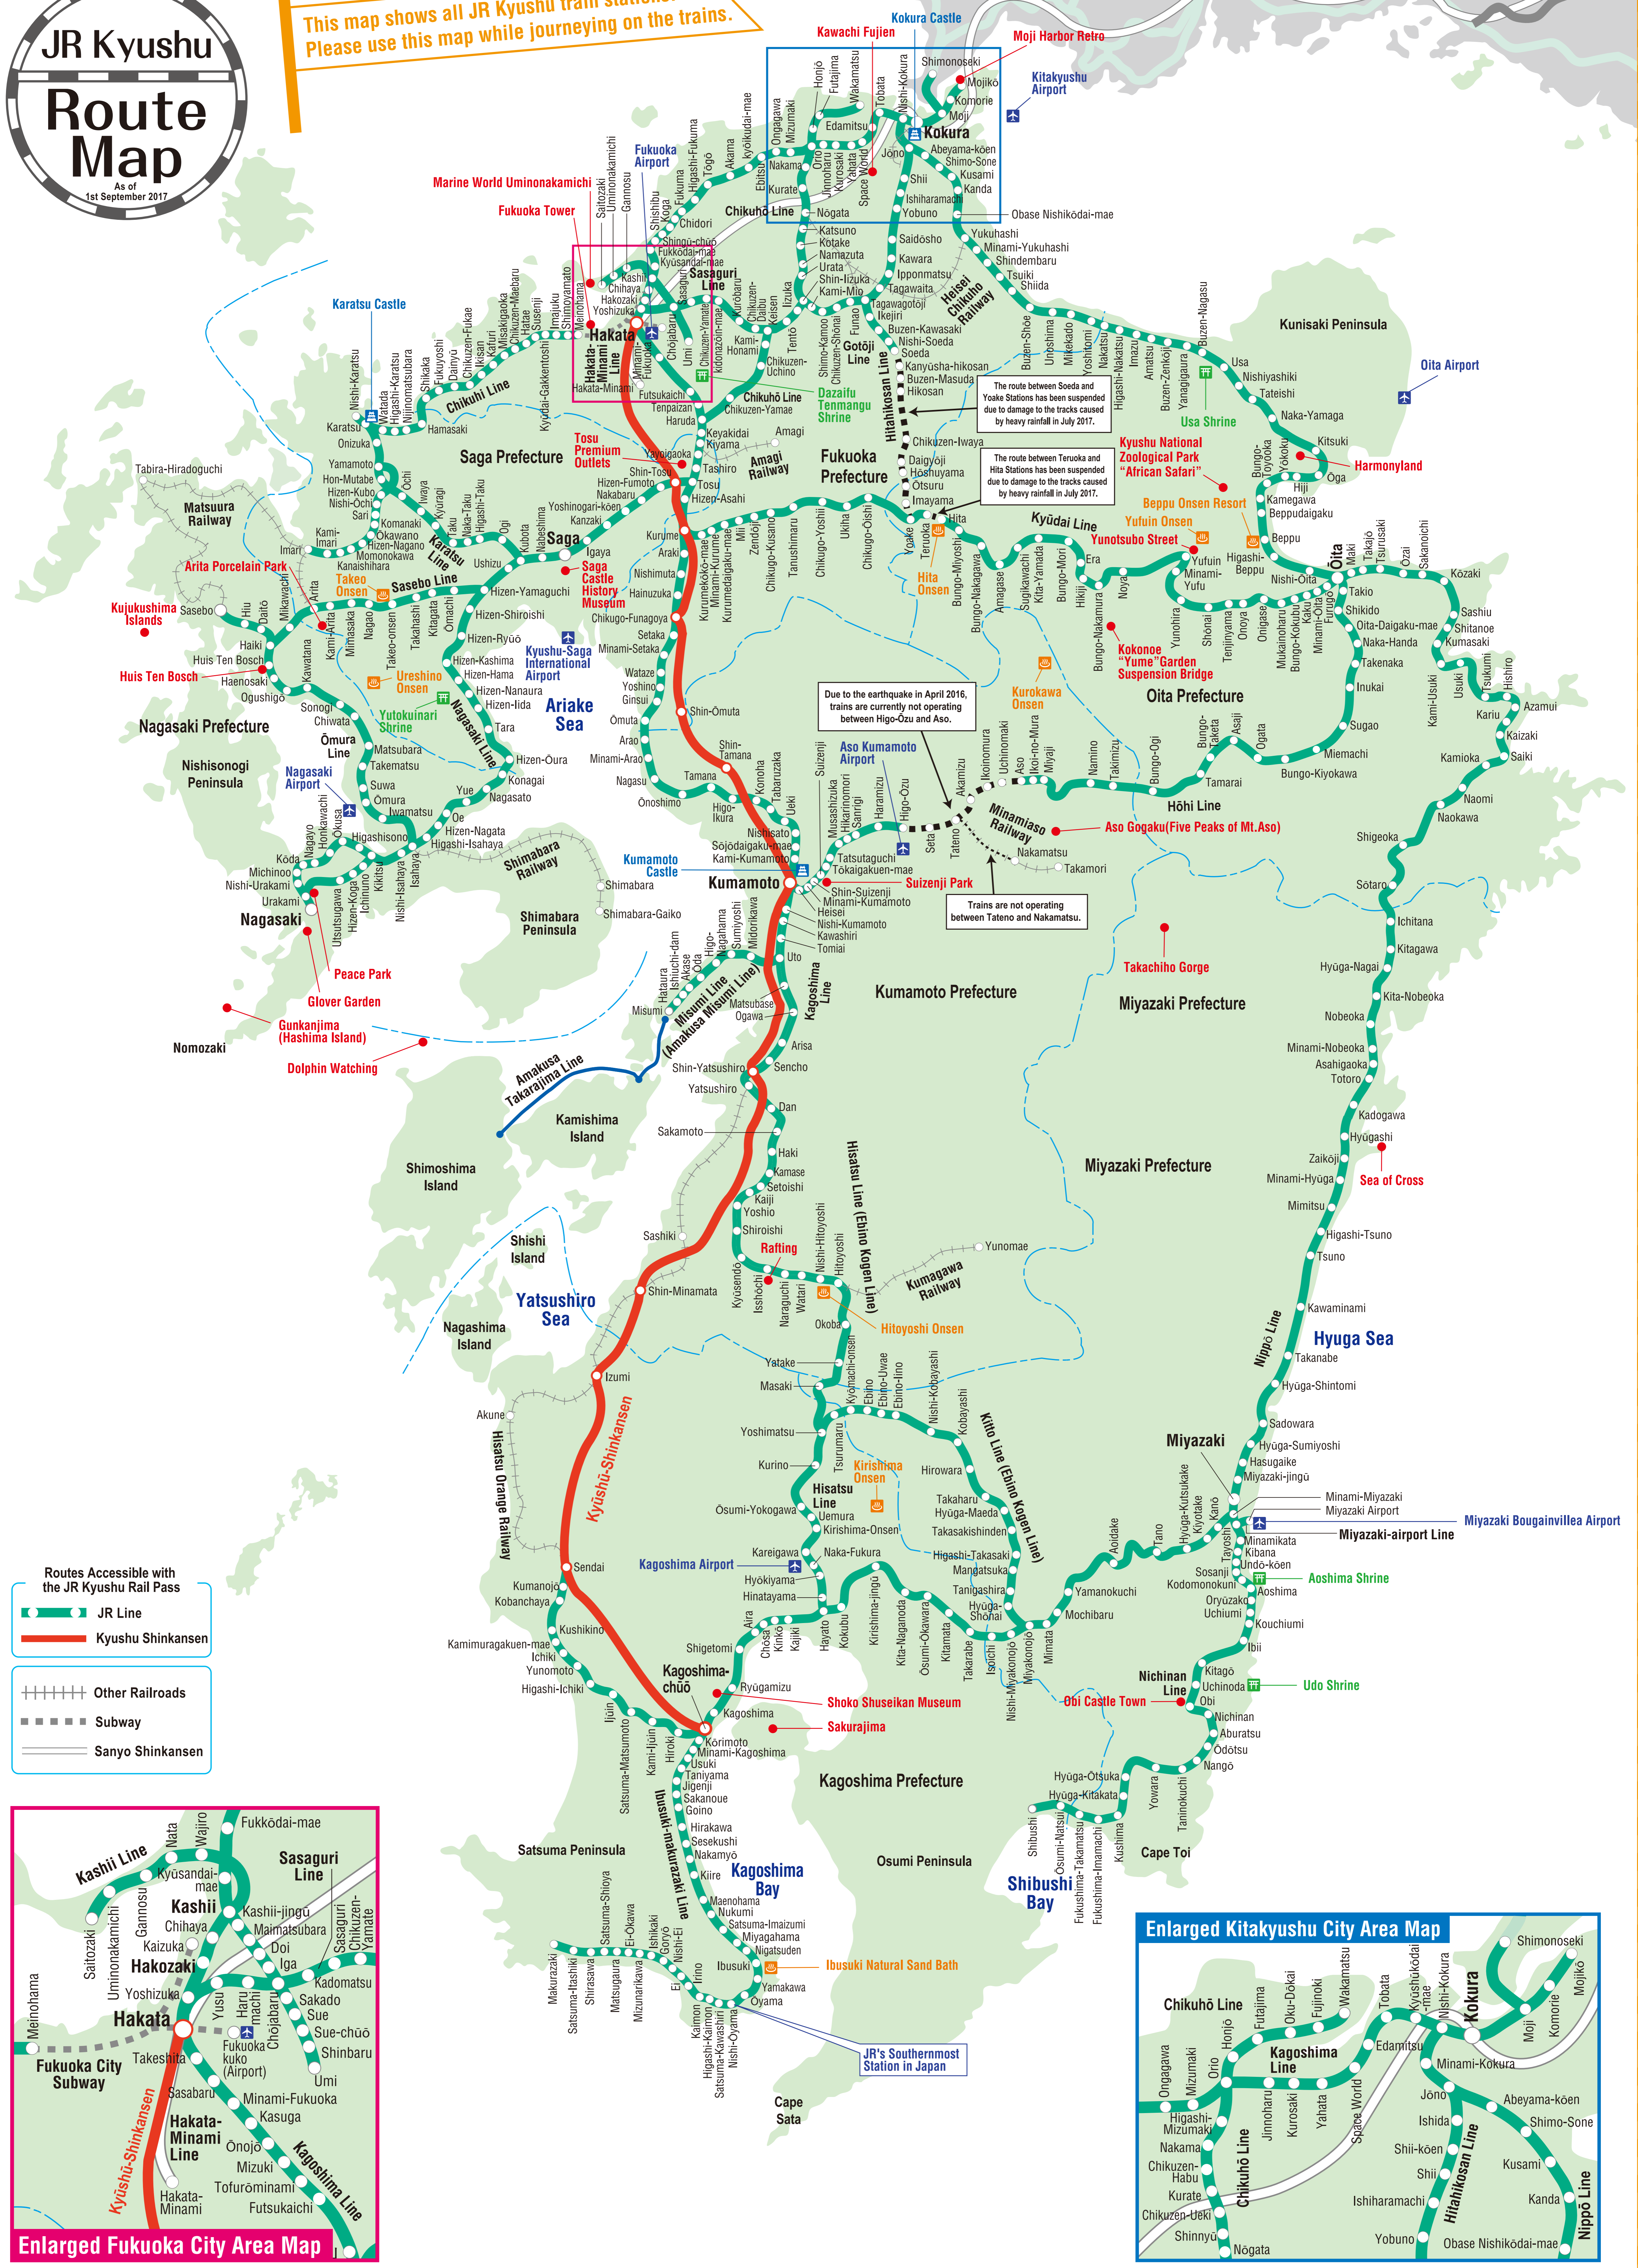

Route Map

JR Kyushu

Route Map

As of 1st September 2017

This map shows all JR Kyushu train stations. Please use this map while journeying on the trains.

- Routes Accessible with the JR Kyushu Rail Pass**
- JR Line
 - Kyushu Shinkansen
 - Other Railroads
 - Subway
 - Sanyo Shinkansen

The route between Soeda and Yoake Stations has been suspended due to damage to the tracks caused by heavy rainfall in July 2017.

Due to the earthquake in April 2016, trains are currently not operating between Higo-Ozu and Aso.

Trains are not operating between Tateno and Nakamatsu.

Enlarged Fukuoka City Area Map

Enlarged Kitakyushu City Area Map