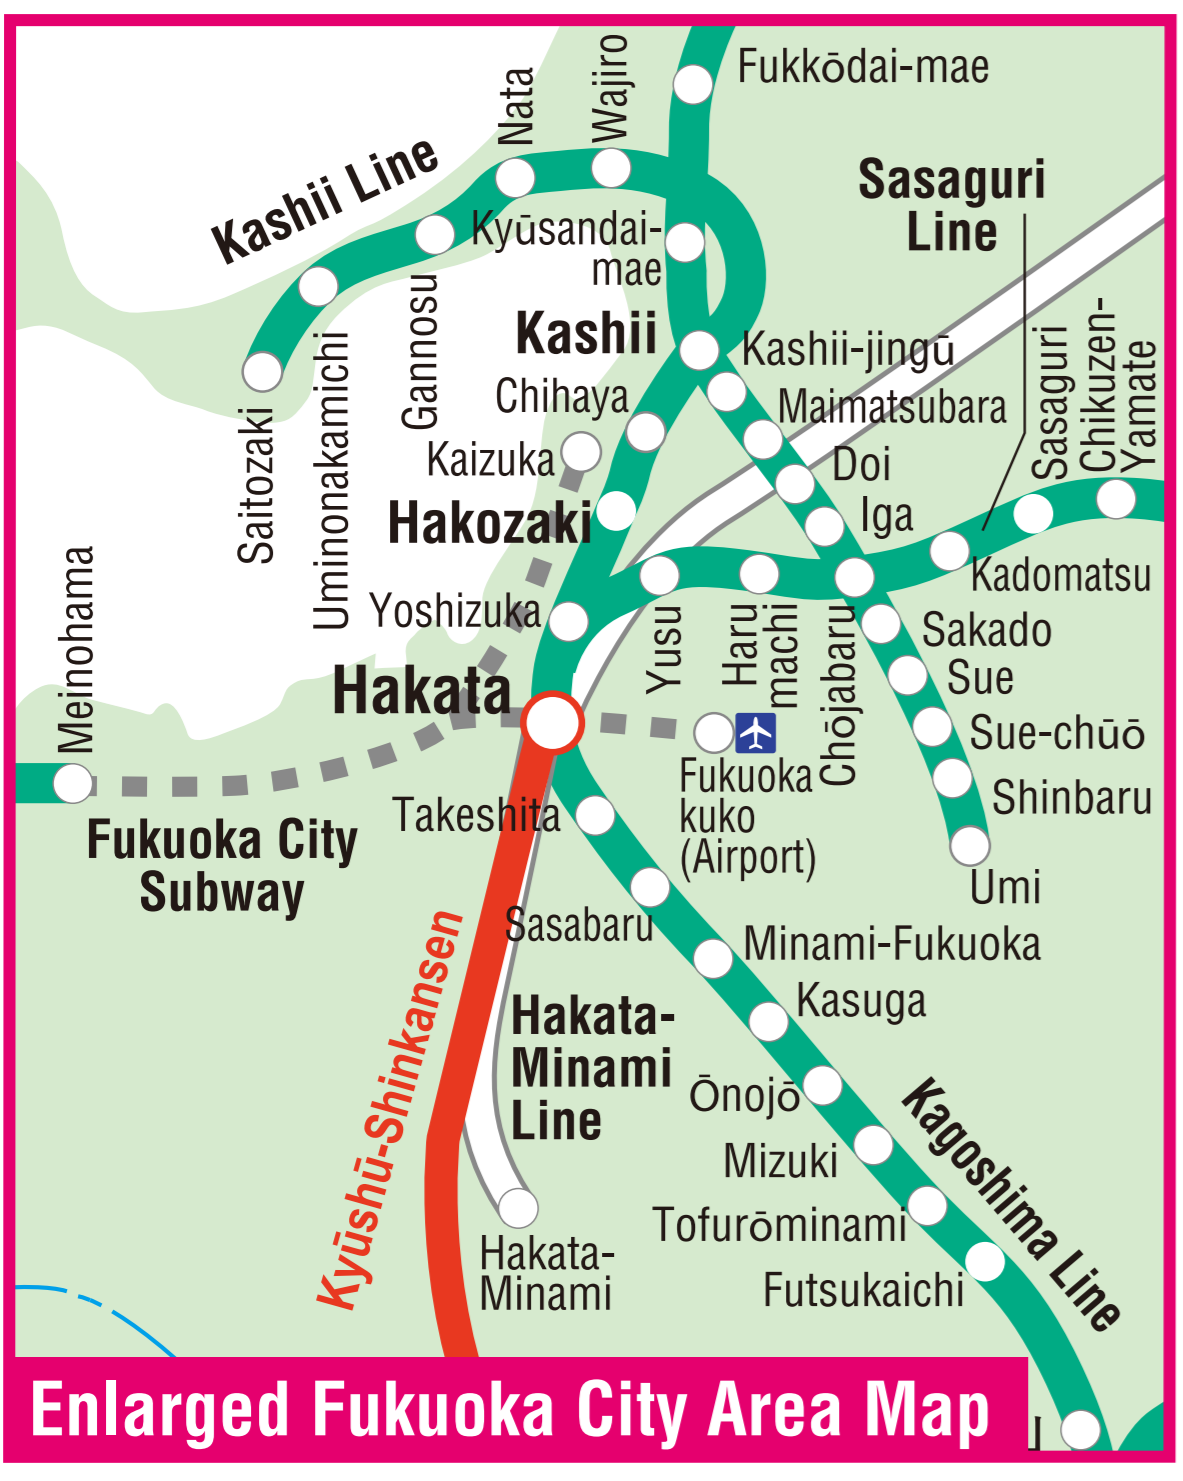

Route Map

JR Kyushu

Route Map

As of 1st September 2017

This map shows all JR Kyushu train stations. Please use this map while journeying on the trains.

- Routes Accessible with the JR Kyushu Rail Pass**
- JR Line
 - Kyushu Shinkansen
 - Other Railroads
 - Subway
 - Sanyo Shinkansen

The route between Soeda and Yoake Stations has been suspended due to damage to the tracks caused by heavy rainfall in July 2017.

Due to the earthquake in April 2016, trains are currently not operating between Higo-Ozu and Aso.

Trains are not operating between Tateno and Nakamatsu.

Enlarged Fukuoka City Area Map

Enlarged Kitakyushu City Area Map