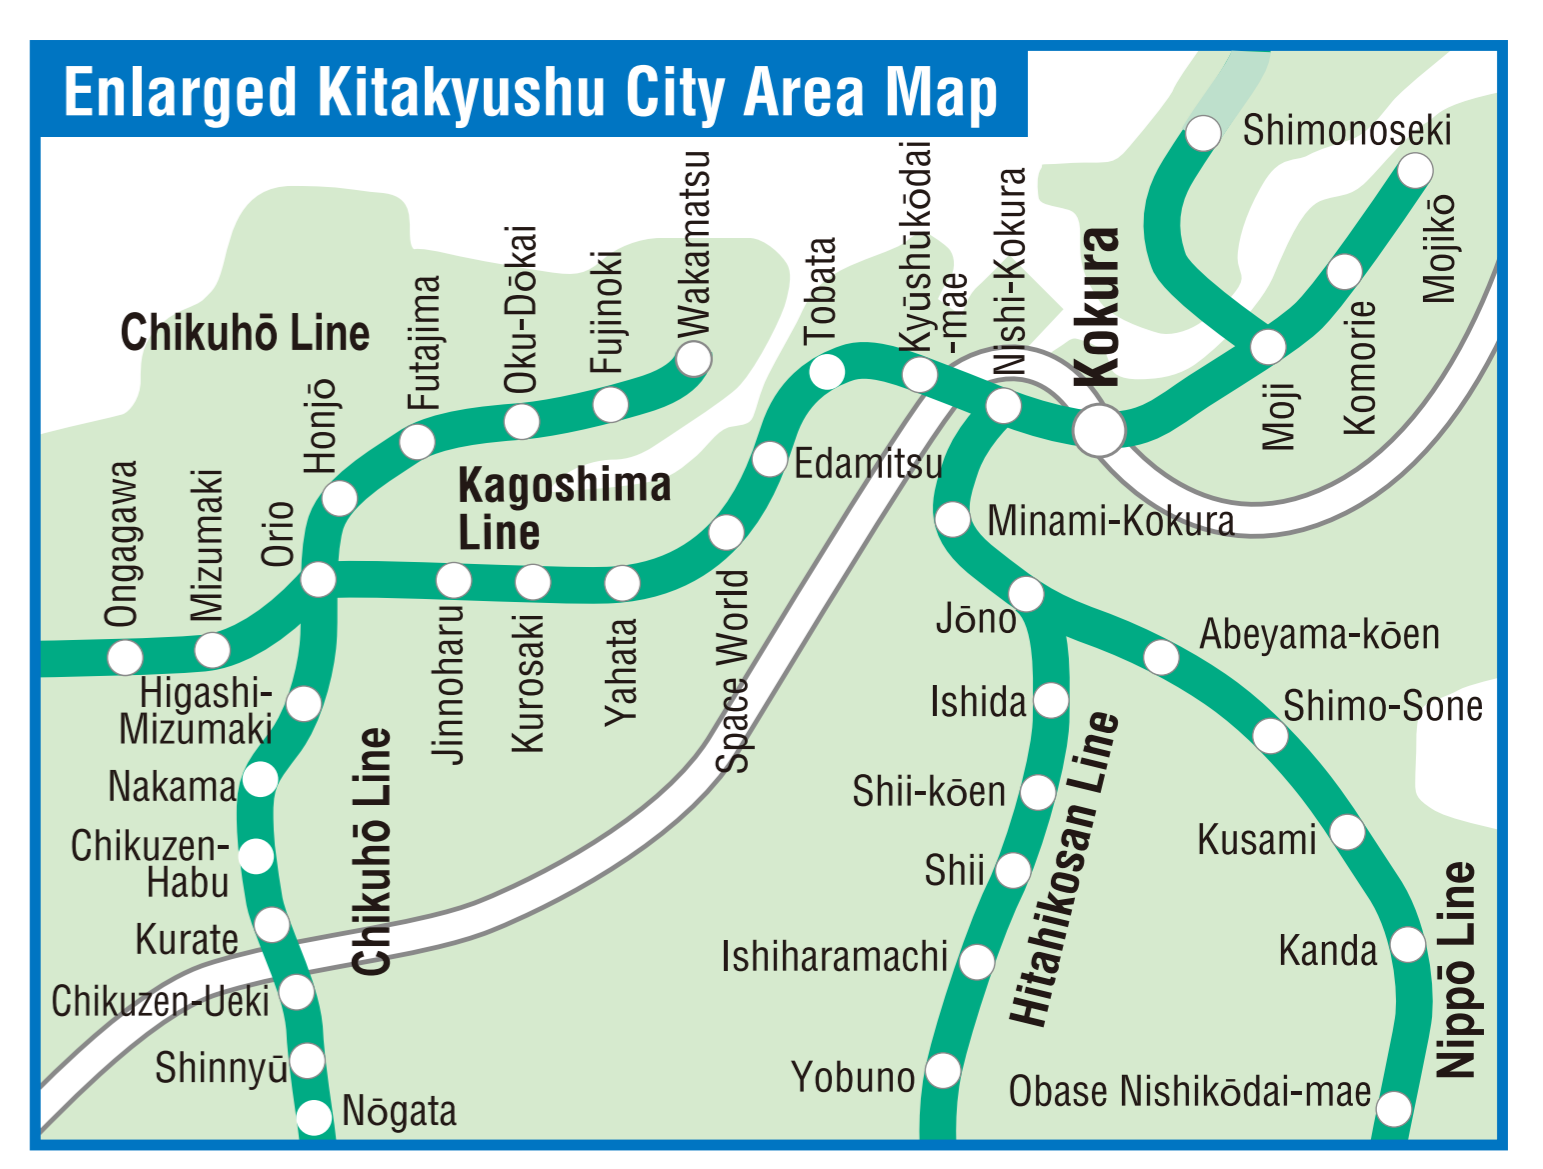

Route Map

JR Kyushu

Route Map

As of 1st September 2017

This map shows all JR Kyushu train stations. Please use this map while journeying on the trains.

- Routes Accessible with the JR Kyushu Rail Pass**
- JR Line
 - Kyushu Shinkansen
 - Other Railroads
 - Subway
 - Sanyo Shinkansen

The route between Soeda and Yoake Stations has been suspended due to damage to the tracks caused by heavy rainfall in July 2017.

Due to the earthquake in April 2016, trains are currently not operating between Higo-Ozu and Aso.

Trains are not operating between Tateno and Nakamatsu.

Enlarged Fukuoka City Area Map

Enlarged Kitakyushu City Area Map